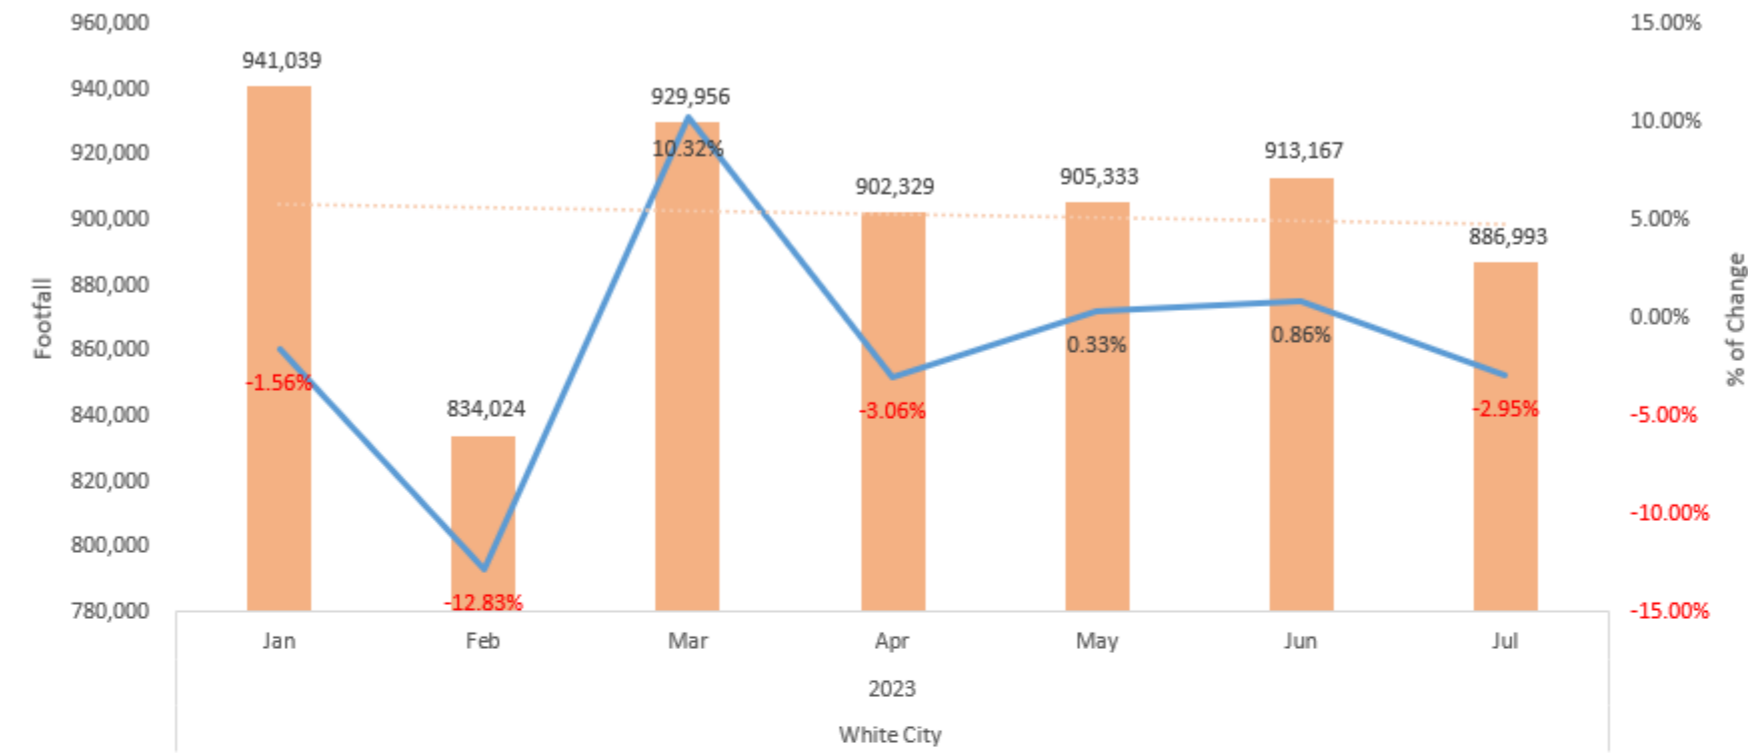

Monthly Footfall Trend & Change in Ealing (2023)

Monthly Footfall Trend & Change in White City (2023)

Monthly Footfall Trend & Change in Chiswick (2023)

Monthly Footfall Trend & Change in Southall (2023)