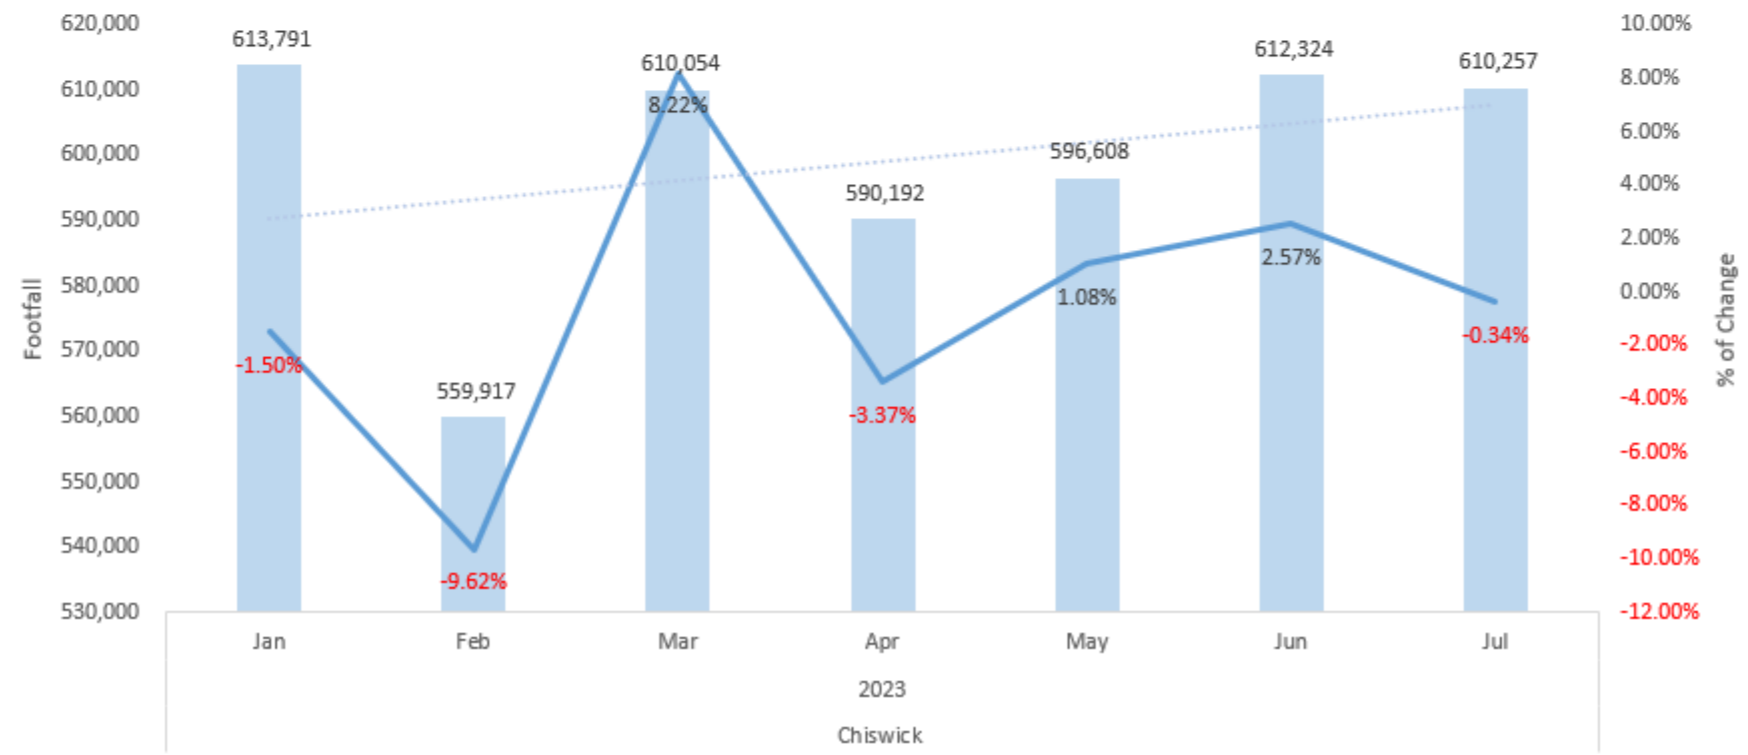

Monthly Footfall Trend & Change in Ealing (2023)

Monthly Footfall Trend & Change in White City (2023)

Monthly Footfall Trend & Change in Chiswick (2023)

Monthly Footfall Trend & Change in Southall (2023)