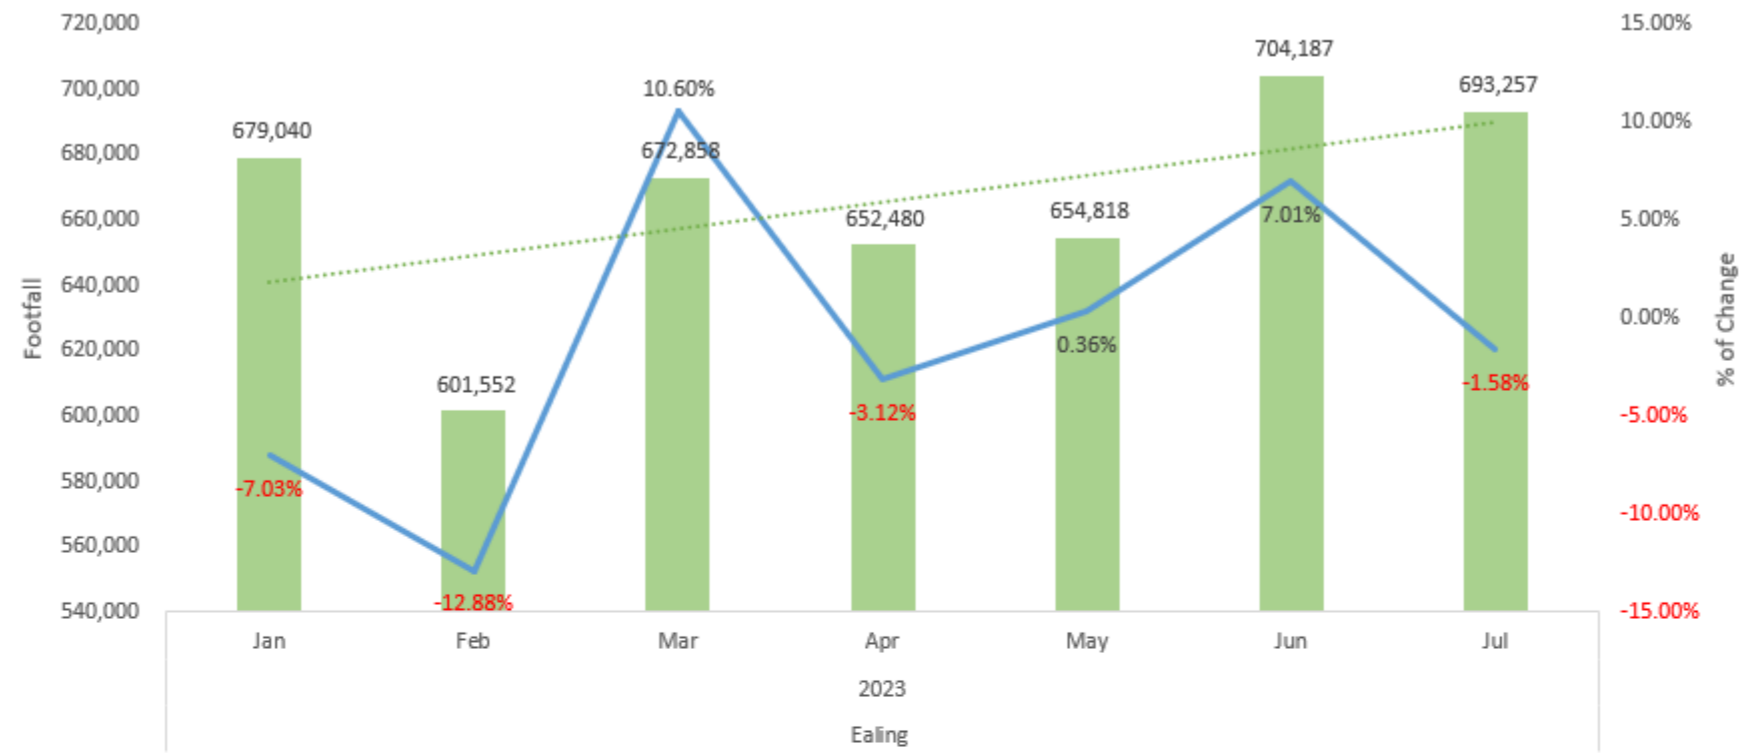

Monthly Footfall Trend & Change in Ealing (2023)

Monthly Footfall Trend & Change in White City (2023)

Monthly Footfall Trend & Change in Chiswick (2023)

Monthly Footfall Trend & Change in Southall (2023)